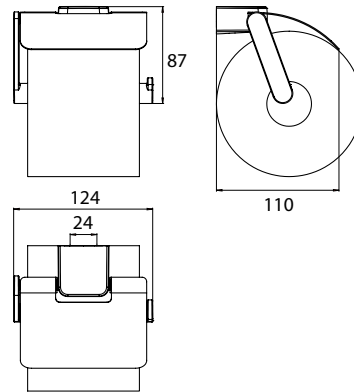

Paper holder with cover chrome

Art.No.0200 001 02